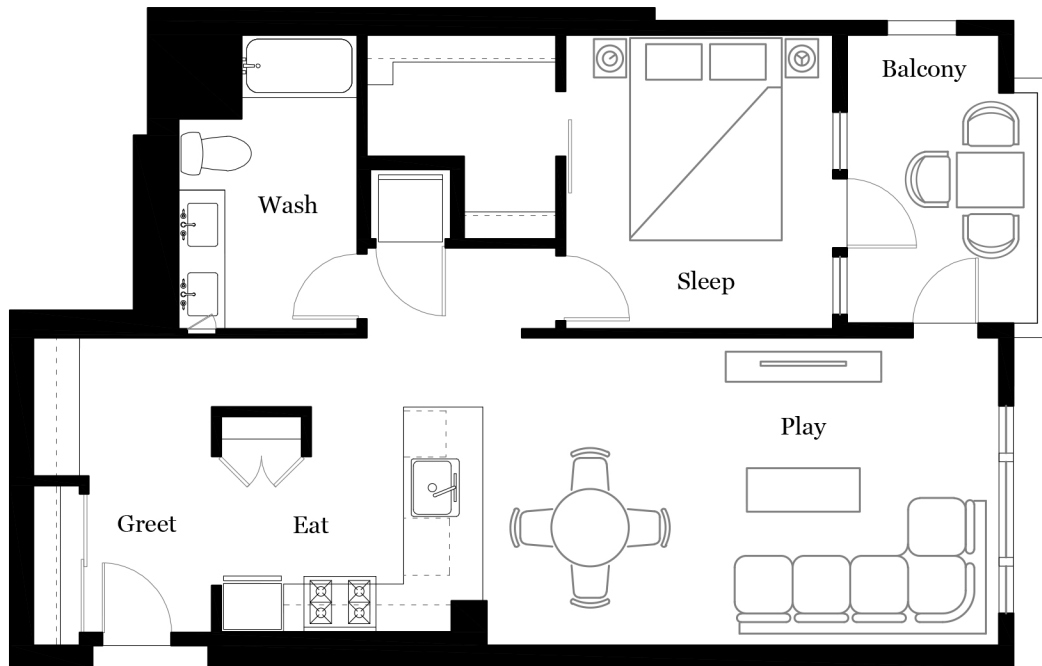

# BAYWOOD

1 Bedroom, 1 Bath  
975 SQ FT

FLOOR PLAN

All dimensions and square footages are approximate and subject to construction variances and may vary from floor to floor. Features and finishes are subject to change.