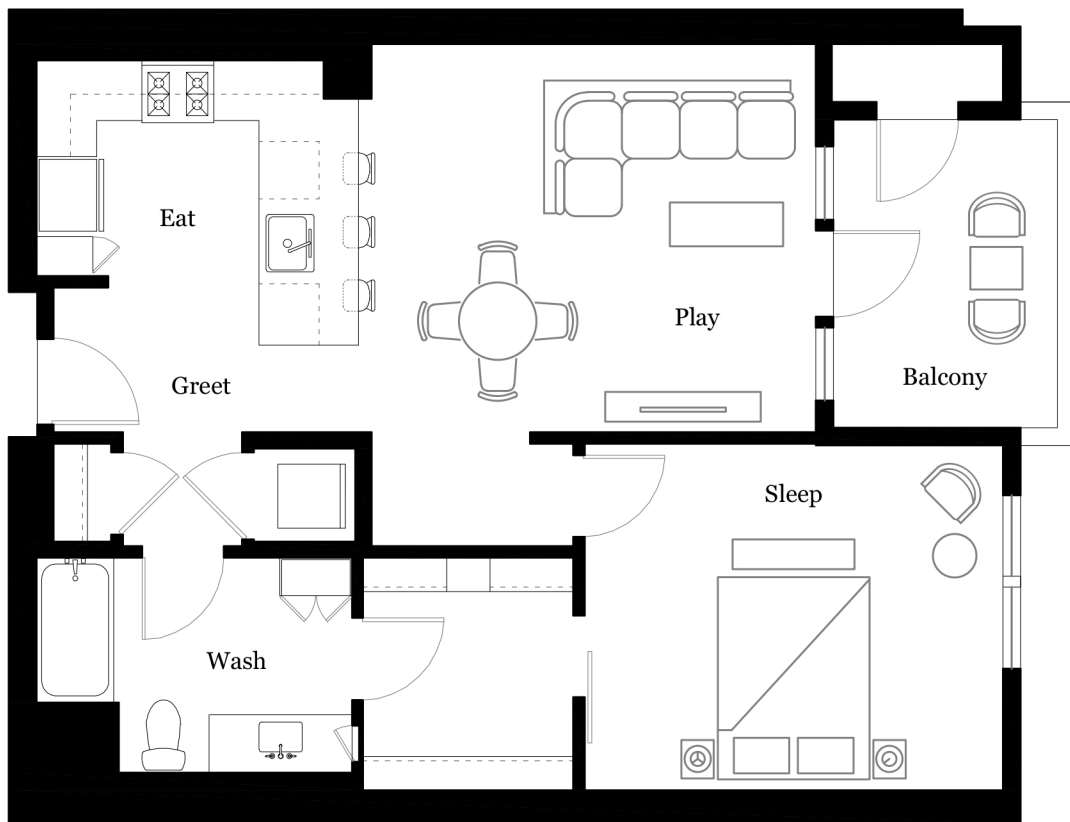

BERESFORD

1 Bedroom, 1 Bath
819 SQ FT

FLOOR PLAN

All dimensions and square footages are approximate and subject to construction variances and may vary from floor to floor. Features and finishes are subject to change.