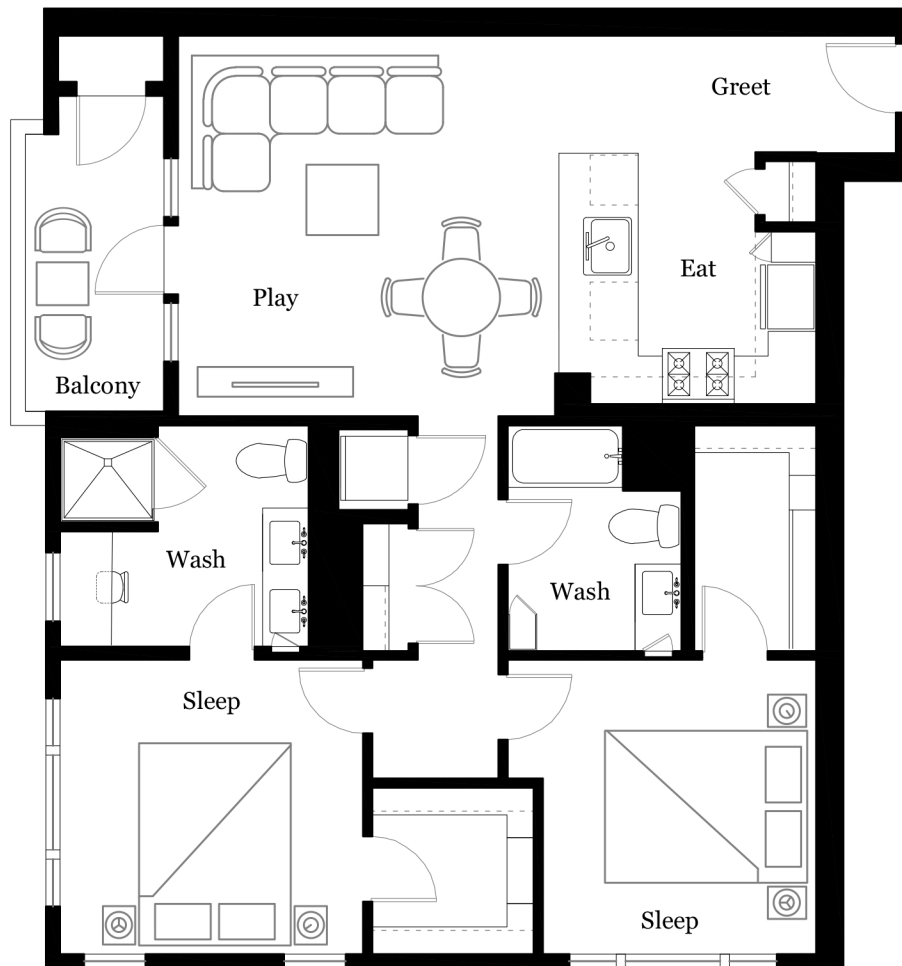

LAURELWOOD

2 Bedroom, 2 Bath
1,271 SQ FT

FLOOR PLAN

All dimensions and square footages are approximate and subject to construction variances and may vary from floor to floor. Features and finishes are subject to change.