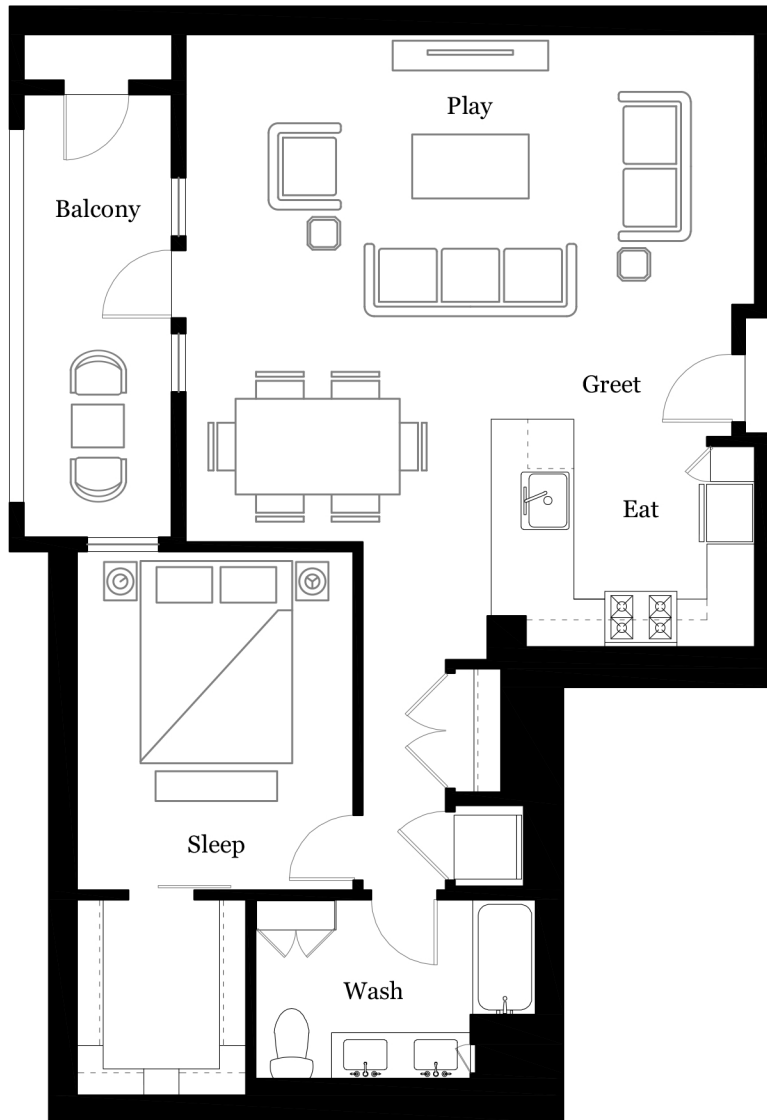

# BAYWOOD

1 Bedroom, 1 Bath  
1,130 SQ FT

FLOOR PLAN

All dimensions and square footages are approximate and subject to construction variances and may vary from floor to floor. Features and finishes are subject to change.